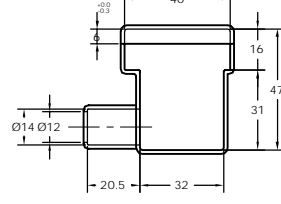

* All dimensions are in mm

VIN DIP INDIA PVT. LTD.

GROUP DRAWING

Product Category: Battery Terminal cap

Sheet : 2 of 3

BTC-37

BTC-40

BTC-41

BTC-44

BTC-47

BTC-48

BTC-49

BTC-50

BTC-51

BTC-52

BTC-53

BTC-62

BTC-63

BTC-64

BTC-65L

BTC-65R

* All Dimensions are in mm

VIN DIP INDIA PVT. LTD.

GROUP DRAWING