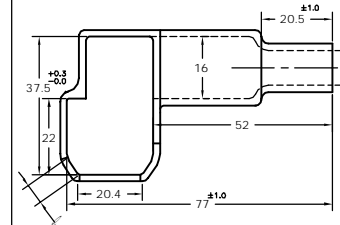

VIN DIP INDIA PVT. LTD.

GROUP DRAWING

Product Category: Battery Terminal cap

Sheet : 2 of 3

BTC-48

* All Dimensions are in mm