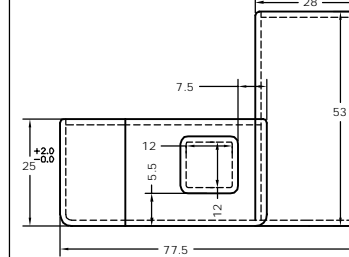

VIN DIP INDIA PVT. LTD.

GROUP DRAWING

Product Category: Battery Terminal cap

Sheet : 2 of 3

BTC-47

* All Dimensions are in mm