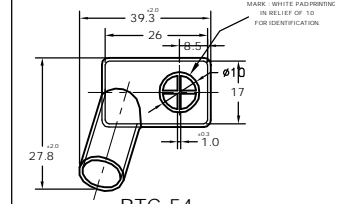

* All dimensions are in mm

VIN DIP INDIA PVT. LTD.

GROUP DRAWING

Product Category: Battery Terminal cap

Sheet : 2 of 3

BTC-37

BTC-40

BTC-41

BTC-44

BTC-47

BTC-48

BTC-49

BTC-50

BTC-51

BTC-52

BTC-53

BTC-62

BTC-63

BTC-64

BTC-65L

BTC-65R

* All Dimensions are in mm

VIN DIP INDIA PVT. LTD.

GROUP DRAWING