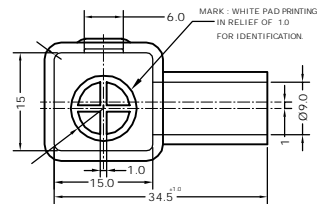

VIN DIP INDIA PVT. LTD.

GROUP DRAWING

Product Category: Battery Terminal cap

Sheet : 2 of 3

BTC-49

* All Dimensions are in mm