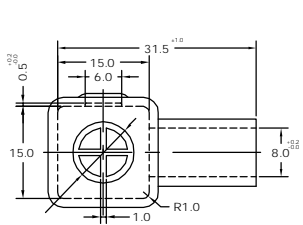

* All dimensions are in mm

VIN DIP INDIA PVT. LTD.

GROUP DRAWING

Product Category: Battery Terminal cap

Sheet : 2 of 3

BTC-37

BTC-40

BTC-41

BTC-62

BTC-63

BTC-64

BTC-65L

BTC-65R

* All Dimensions are in mm

VIN DIP INDIA PVT. LTD.

GROUP DRAWING