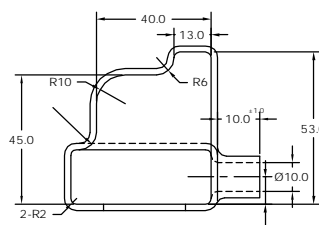

* All dimensions are in mm

VIN DIP INDIA PVT. LTD.

GROUP DRAWING

Product Category: Battery Terminal cap

Sheet : 2 of 3

BTC-37

BTC-40

BTC-41

BTC-62

BTC-63

BTC-64

BTC-65L

BTC-65R

* All Dimensions are in mm

VIN DIP INDIA PVT. LTD.

GROUP DRAWING