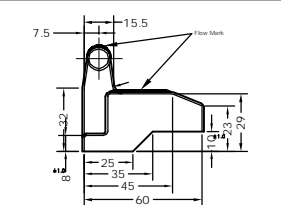

VIN DIP INDIA PVT. LTD.

GROUP DRAWING

Product Category: Battery Terminal cap

Sheet : 2 of 3

BTC-57

* All Dimensions are in mm