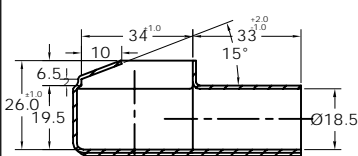

VIN DIP INDIA PVT. LTD.

GROUP DRAWING

Product Category: Battery Terminal cap

Sheet : 3 of 3

BTC-73