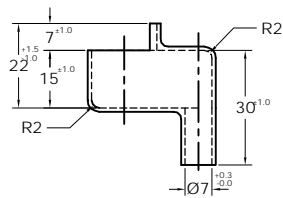

VIN DIP INDIA PVT. LTD.

GROUP DRAWING

Product Category: Battery Terminal cap

Sheet : 3 of 3

BTC-72