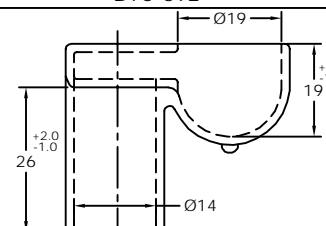

VIN DIP INDIA PVT. LTD.

GROUP DRAWING

Product Category: Battery Terminal cap

Sheet : 3 of 3

BTC-74