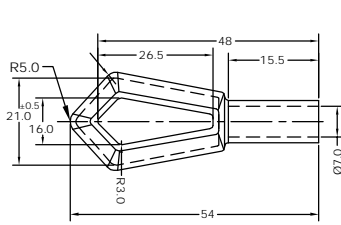

* All dimensions are in mm

VIN DIP INDIA PVT. LTD.

GROUP DRAWING

Product Category: Battery Terminal cap

Sheet : 2 of 3

BTC-37

BTC-40

BTC-41

BTC-62

BTC-63

BTC-64

BTC-65L

BTC-65R

* All Dimensions are in mm

VIN DIP INDIA PVT. LTD.

GROUP DRAWING