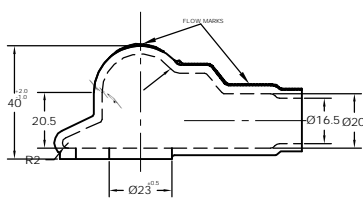

* All dimensions are in mm

VIN DIP INDIA PVT. LTD.

GROUP DRAWING

Product Category: Battery Terminal cap

Sheet : 2 of 3

BTC-37

BTC-40

BTC-41

BTC-44

BTC-47

BTC-48

BTC-49

BTC-50

BTC-51

BTC-52

BTC-53

BTC-62

BTC-63

BTC-64

BTC-65L

BTC-65R

* All Dimensions are in mm

VIN DIP INDIA PVT. LTD.

GROUP DRAWING