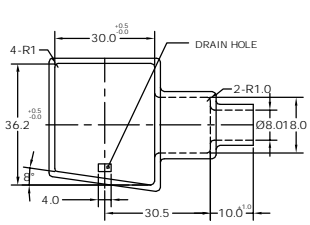

* All dimensions are in mm

VIN DIP INDIA PVT. LTD.

GROUP DRAWING

Product Category: Battery Terminal cap

Sheet : 2 of 3

BTC-37

BTC-40

BTC-41

BTC-62

BTC-63

BTC-64

BTC-65L

BTC-65R

* All Dimensions are in mm

VIN DIP INDIA PVT. LTD.

GROUP DRAWING